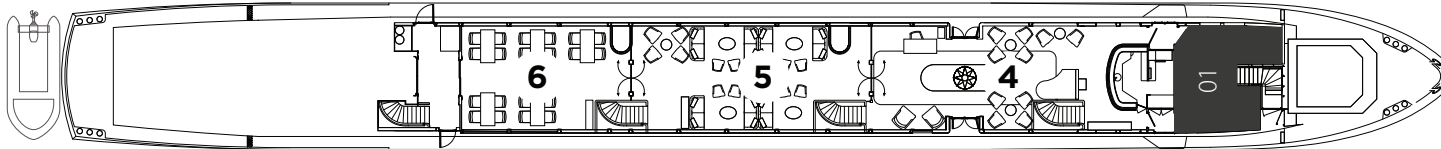

Saloon Deck

Features

- Superior Suite
- Standard Cabin