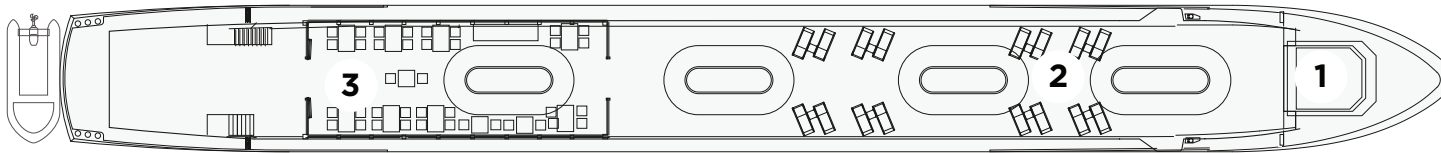

# Spirit of Chartwell | DECKPLAN | 15 Cabins | 30 Passengers

## Sun Deck

- 1 Wheelhouse
- 2 Sun Deck
- 3 Solarium
- 4 Piano Bar
- 5 Lounge/Reception
- 6 Restaurant