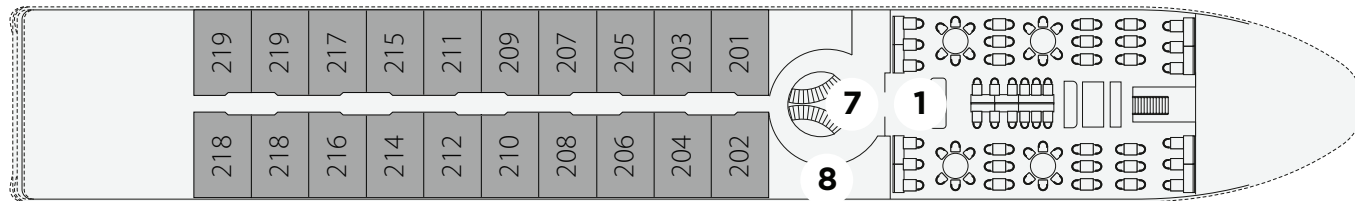

Cape Verde Deck