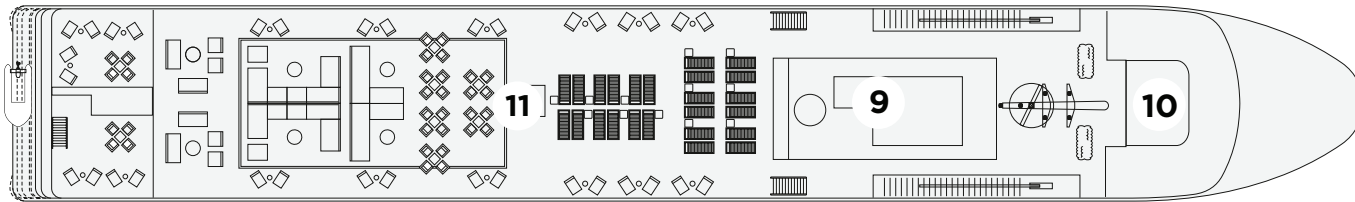

# São Gabriel | DECKPLAN | 50 Cabins

## Blue Azzelif Terrace (Sun Deck)

## Features

- Superior Suite
- Suite
- Superior Cabin
- Standard Cabin

- Panoramic Window
- Panoramic Window
- Panoramic Window
- Small Fixed Window

Restaurant:	yes
Bar:	yes
Elevator:	yes
Lounge:	yes (upper deck)
Fitness Room:	yes
Spa:	yes
Shop:	yes
Pool:	yes (sundeck)
Internet:	yes (wi-fi in all rooms)
Vídeo on-demand system:	yes (in all rooms)