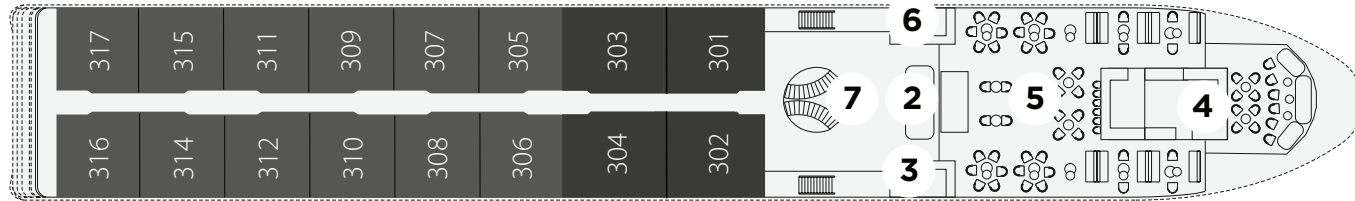

Azores Deck