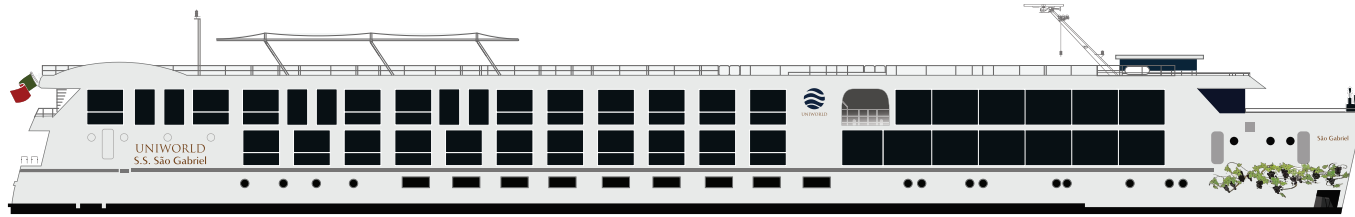

# São Gabriel | DECKPLAN | 50 Cabins

## Blue Azzelif Terrace (Sun Deck)

## Cape Verde Deck