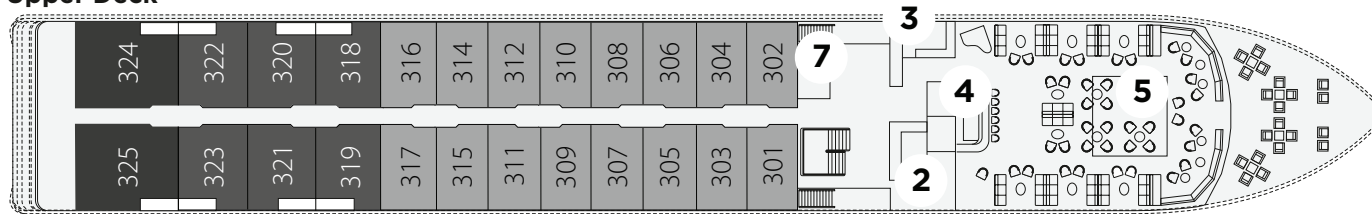

# Douro Splendour | DECKPLAN | 63 Cabins

## Upper Deck

## Main Deck

## Lower Deck

- 1** Restaurant
- 2** Reception
- 3** Shop
- 4** Main Bar
- 5** Main Lounge
- 6** Sun Deck
- 7** Lift Elevator
- 8** Bridge
- 9** Swimming Pool
- 10** Gymnasium
- 11** SPA