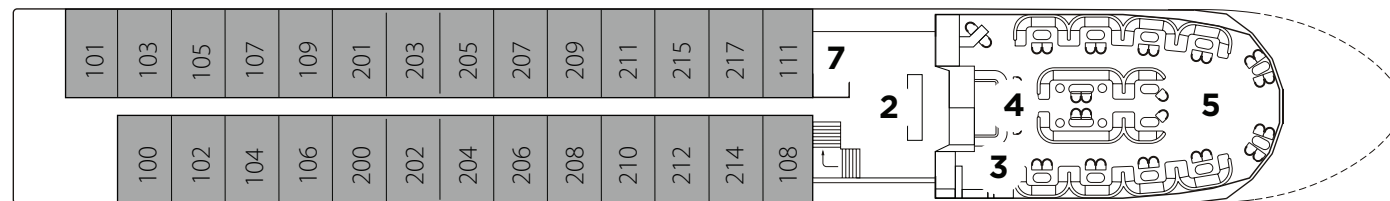

Douro Queen | DECKPLAN | 65 Cabins

- 1** Restaurant
- 2** Reception
- 3** Shop
- 4** Main Bar
- 5** Main Lounge
- 6** Sun Deck
- 7** Lift Elevator
- 8** Bridge
- 9** Swimming Pool
- 10** Coffee Station

Sun Deck

Upper Deck

Main Deck

Lower Deck

Features

- Suite
- Balcony
- Superior Cabin
- Panoramic Window

Cabins:	65 (double cabins)
Restaurant:	yes
Bar:	yes
Elevator:	yes
Lounge:	yes (upper deck)
Shop:	yes
Pool:	yes (sundeck)
Internet:	yes (wi-fi in all rooms)
Video on-demand system:	yes (in all rooms)