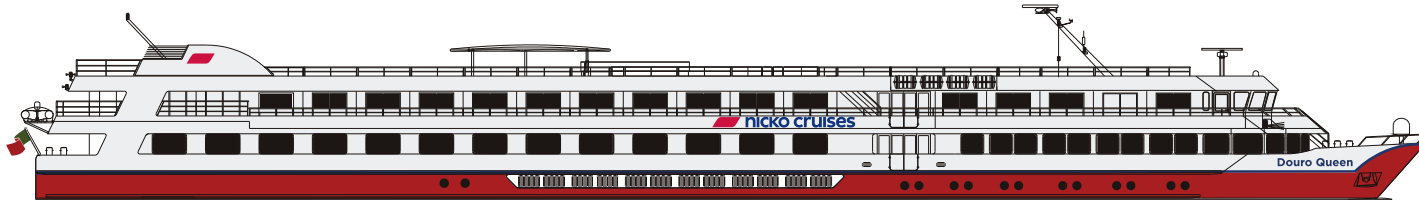

Douro Queen | DECKPLAN | 65 Cabins

- 1** Restaurant
- 2** Reception
- 3** Shop
- 4** Main Bar
- 5** Main Lounge
- 6** Sun Deck
- 7** Lift Elevator
- 8** Bridge
- 9** Swimming Pool
- 10** Coffee Station

Sun Deck

Upper Deck

Main Deck

Lower Deck

Features

- Suite
- Balcony
- Superior Cabin
- Panoramic Window

Cabins:	65 (double cabins)
Restaurant:	yes
Bar:	yes
Elevator:	yes
Lounge:	yes (upper deck)
Shop:	yes
Pool:	yes (sundeck)
Internet:	yes (wi-fi in all rooms)
Video on-demand system:	yes (in all rooms)