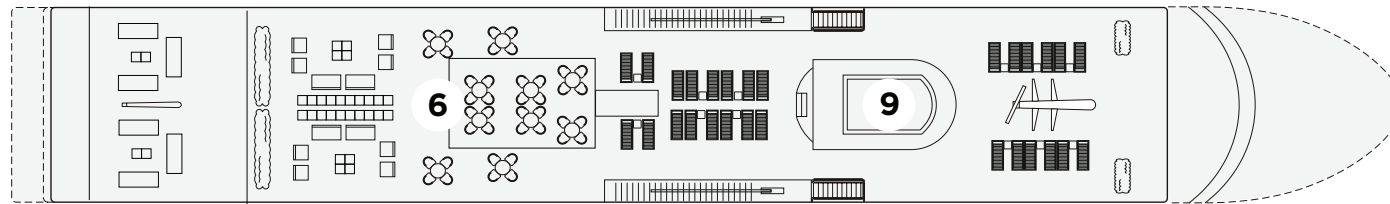

Douro Queen | DECKPLAN | 65 Cabins

- 1** Restaurant
- 2** Reception
- 3** Shop
- 4** Main Bar
- 5** Main Lounge
- 6** Sun Deck
- 7** Lift Elevator
- 8** Bridge
- 9** Swimming Pool
- 10** Coffee Station

Sun Deck

Upper Deck

Main Deck

Lower Deck

Features

- Suite
- Balcony
- Superior Cabin
- Panoramic Window

Cabins:	65 (double cabins)
Restaurant:	yes
Bar:	yes
Elevator:	yes
Lounge:	yes (upper deck)
Shop:	yes
Pool:	yes (sundeck)
Internet:	yes (wi-fi in all rooms)
Video on-demand system:	yes (in all rooms)