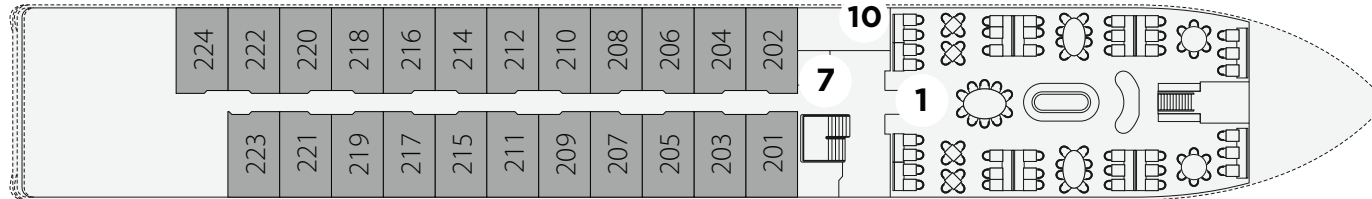

Douro Elegance | DECKPLAN | 63 Cabins

Sun Deck

Upper Deck

Main Deck

Lower Deck

- 1** Restaurant
- 2** Reception
- 3** Shop
- 4** Main Bar
- 5** Main Lounge
- 6** Sun Deck
- 7** Lift Elevator
- 8** Bridge
- 9** Swimming Pool
- 10** Gymnasium
- 11** SPA

Features

- Superior Suite Inside Closed Balcony
- Suite Inside Closed Balcony
- Superior Cabine Panoramic Window
- Standard Cabine Small Fixed Window

Restaurant:	yes
Bar:	yes
Elevator:	yes
Lounge:	yes (upper deck)
Fitness Room:	yes
Spa:	yes
Shop:	yes
Pool:	yes (sundeck)
Internet:	yes (wi-fi in all rooms)
Video on-demand system:	yes (in all rooms)