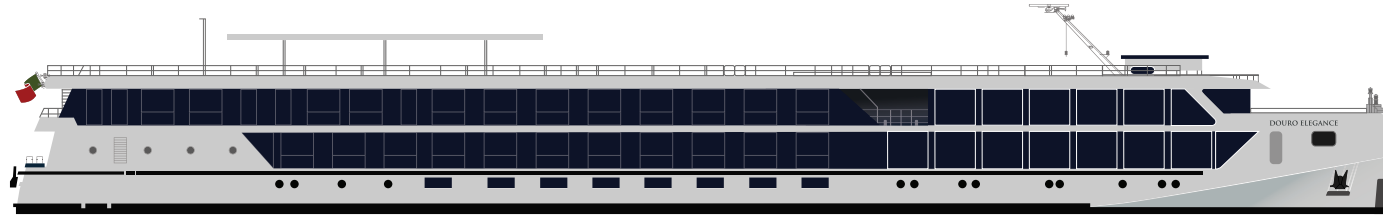

Douro Elegance | DECKPLAN | 63 Cabins

Sun Deck

Upper Deck

Main Deck

Lower Deck

- 1** Restaurant
- 2** Reception
- 3** Shop
- 4** Main Bar
- 5** Main Lounge
- 6** Sun Deck
- 7** Lift Elevator
- 8** Bridge
- 9** Swimming Pool
- 10** Gymnasium
- 11** SPA

Features

- Superior Suite Inside Closed Balcony
- Suite Inside Closed Balcony
- Superior Cabine Panoramic Window
- Standard Cabine Small Fixed Window

Restaurant:	yes
Bar:	yes
Elevator:	yes
Lounge:	yes (upper deck)
Fitness Room:	yes
Spa:	yes
Shop:	yes
Pool:	yes (sundeck)
Internet:	yes (wi-fi in all rooms)
Video on-demand system:	yes (in all rooms)