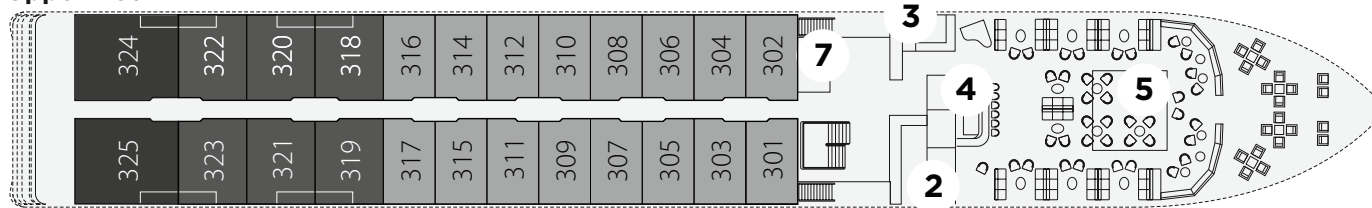

Douro Elegance | DECKPLAN | 63 Cabins

Sun Deck

Upper Deck

Main Deck

Lower Deck

- 1** Restaurant
- 2** Reception
- 3** Shop
- 4** Main Bar
- 5** Main Lounge
- 6** Sun Deck
- 7** Lift Elevator
- 8** Bridge
- 9** Swimming Pool
- 10** Gymnasium
- 11** SPA

Features

- Superior Suite Inside Closed Balcony
- Suite Inside Closed Balcony
- Superior Cabine Panoramic Window
- Standard Cabine Small Fixed Window

Restaurant:	yes
Bar:	yes
Elevator:	yes
Lounge:	yes (upper deck)
Fitness Room:	yes
Spa:	yes
Shop:	yes
Pool:	yes (sundeck)
Internet:	yes (wi-fi in all rooms)
Video on-demand system:	yes (in all rooms)