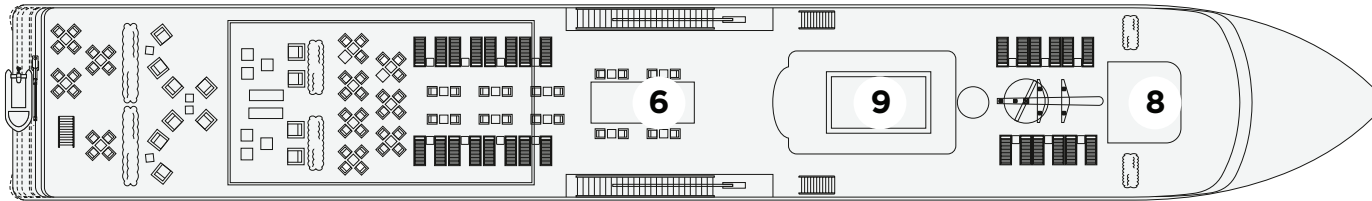

Douro Elegance | DECKPLAN | 63 Cabins

Sun Deck

Upper Deck

Main Deck

Lower Deck

- 1** Restaurant
- 2** Reception
- 3** Shop
- 4** Main Bar
- 5** Main Lounge
- 6** Sun Deck
- 7** Lift Elevator
- 8** Bridge
- 9** Swimming Pool
- 10** Gymnasium
- 11** SPA

Features

- Superior Suite Inside Closed Balcony
- Suite Inside Closed Balcony
- Superior Cabine Panoramic Window
- Standard Cabine Small Fixed Window

Restaurant:	yes
Bar:	yes
Elevator:	yes
Lounge:	yes (upper deck)
Fitness Room:	yes
Spa:	yes
Shop:	yes
Pool:	yes (sundeck)
Internet:	yes (wi-fi in all rooms)
Video on-demand system:	yes (in all rooms)