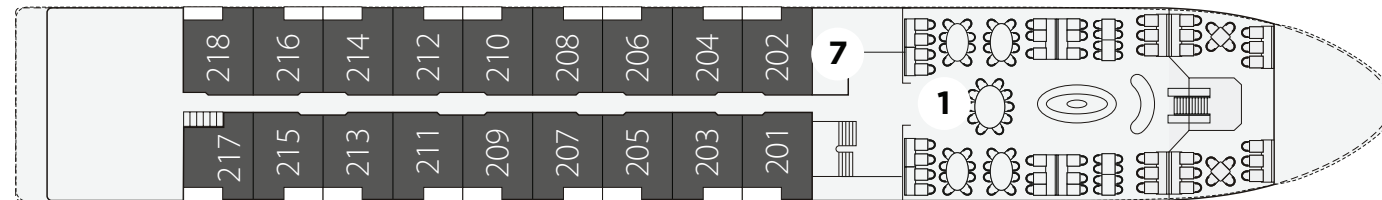

Sun Deck

Porto Deck

Lisbon Deck

Douro Deck

- 1** Restaurant
- 2** Reception
- 3** Shop
- 4** Main Bar
- 5** Main Lounge
- 6** Sun Deck
- 7** Lift Elevator
- 8** Bridge
- 9** Swimming Pool
- 10** SPA
- 11** Gymnasium

Features

- Superior Suite Balcony
- Suite Balcony
- Standard Cabin Small Fixed Window

Restaurant:	yes
Bar:	yes
Elevator:	yes
Lounge:	yes (upper deck)
Fitness Room:	yes
Spa:	yes
Shop:	yes
Pool:	yes (sundeck)
Internet:	yes (wi-fi in all rooms)
Video on-demand system:	yes (in all rooms)