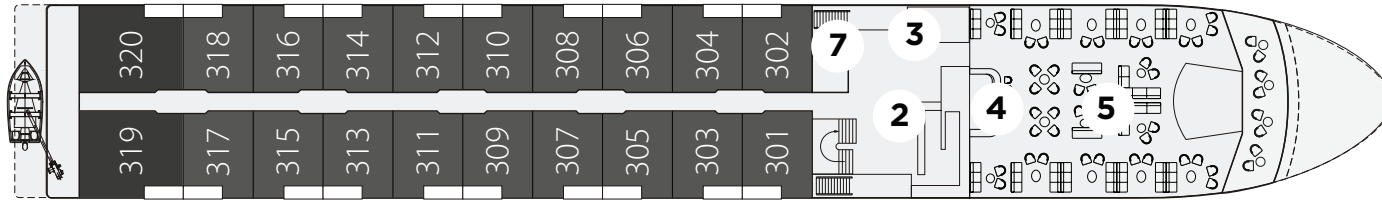

Sun Deck

Porto Deck

Lisbon Deck

Douro Deck

- 1** Restaurant
- 2** Reception
- 3** Shop
- 4** Main Bar
- 5** Main Lounge
- 6** Sun Deck
- 7** Lift Elevator
- 8** Bridge
- 9** Swimming Pool
- 10** SPA
- 11** Gymnasium

Features

- Superior Suite Balcony
- Suite Balcony
- Standard Cabin Small Fixed Window

Restaurant:	yes
Bar:	yes
Elevator:	yes
Lounge:	yes (upper deck)
Fitness Room:	yes
Spa:	yes
Shop:	yes
Pool:	yes (sundeck)
Internet:	yes (wi-fi in all rooms)
Video on-demand system:	yes (in all rooms)