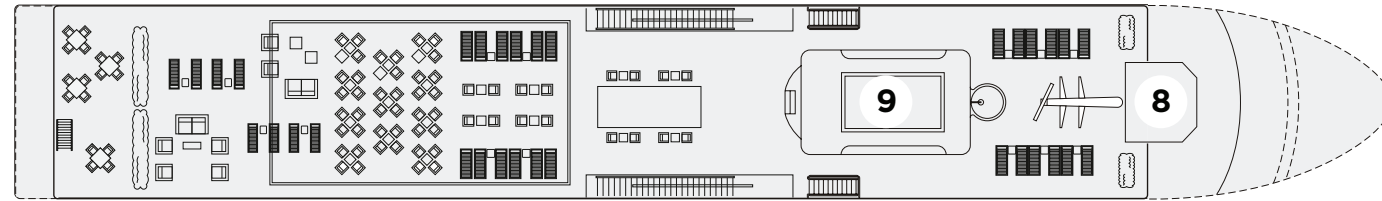

Sun Deck

Porto Deck

Lisbon Deck

Douro Deck

- 1** Restaurant
- 2** Reception
- 3** Shop
- 4** Main Bar
- 5** Main Lounge
- 6** Sun Deck
- 7** Lift Elevator
- 8** Bridge
- 9** Swimming Pool
- 10** SPA
- 11** Gymnasium

Features

- Superior Suite Balcony
- Suite Balcony
- Standard Cabin Small Fixed Window

Restaurant:	yes
Bar:	yes
Elevator:	yes
Lounge:	yes (upper deck)
Fitness Room:	yes
Spa:	yes
Shop:	yes
Pool:	yes (sundeck)
Internet:	yes (wi-fi in all rooms)
Video on-demand system:	yes (in all rooms)