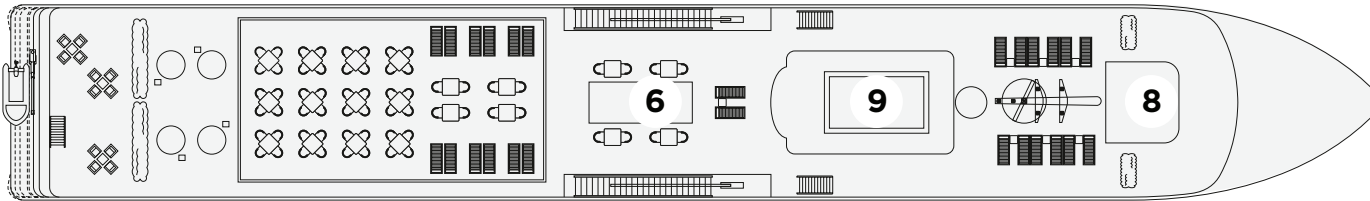

Amadouro | DECKPLAN | 52 Cabins

Sun Deck

Porto Deck

Lisbon Deck

Douro Deck

- 1 Restaurant
- 2 Reception
- 3 Shop
- 4 Main Bar
- 5 Main Lounge
- 6 Sun Deck
- 7 Lift Elevator
- 8 Bridge
- 9 Swimming Pool
- 10 SPA
- 11 Gymnasium

Features

- Superior Suite Balcony
- Suite Balcony
- Superior Cabin Panoramic Window
- Standard Cabin Small Fixed Window

- Restaurant: yes
- Bar: yes
- Elevator: yes
- Lounge: yes (upper deck)
- Fitness Room: yes
- Spa: yes
- Shop: yes
- Pool: yes (sundeck)
- Internet: yes (wi-fi in all rooms)
- Vídeo on-demand system: yes (in all rooms)