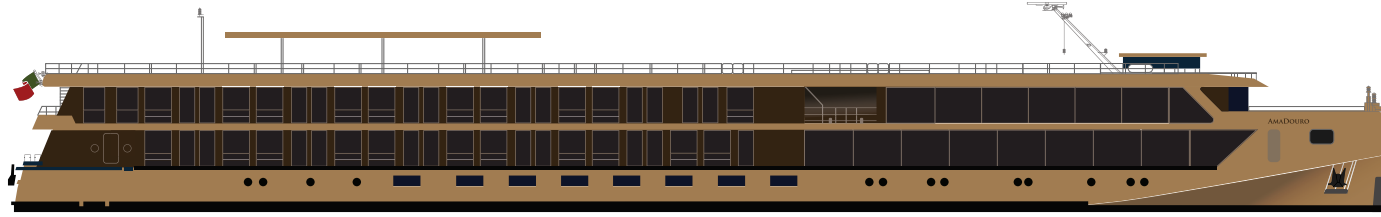

Amadouro | DECKPLAN | 52 Cabins

Sun Deck

Porto Deck

Lisbon Deck

Douro Deck

- 1 Restaurant
- 2 Reception
- 3 Shop
- 4 Main Bar
- 5 Main Lounge
- 6 Sun Deck
- 7 Lift Elevator
- 8 Bridge
- 9 Swimming Pool
- 10 SPA
- 11 Gymnasium

Features

- Superior Suite Balcony
- Suite Balcony
- Superior Cabin Panoramic Window
- Standard Cabin Small Fixed Window

- Restaurant: yes
- Bar: yes
- Elevator: yes
- Lounge: yes (upper deck)
- Fitness Room: yes
- Spa: yes
- Shop: yes
- Pool: yes (sundeck)
- Internet: yes (wi-fi in all rooms)
- Vídeo on-demand system: yes (in all rooms)