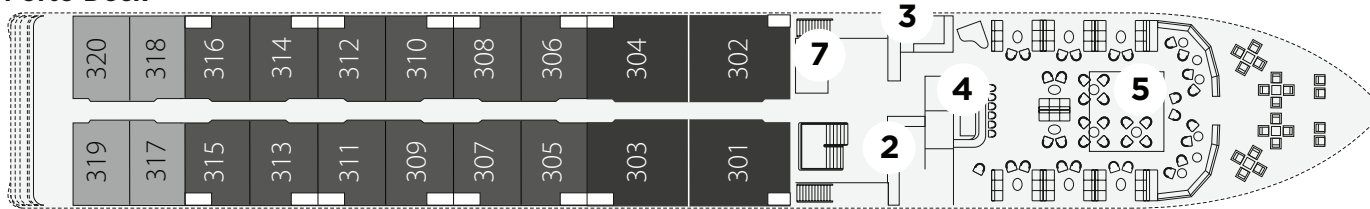

Amadouro | DECKPLAN | 52 Cabins

Sun Deck

Porto Deck

Lisbon Deck

Douro Deck

- 1 Restaurant
- 2 Reception
- 3 Shop
- 4 Main Bar
- 5 Main Lounge
- 6 Sun Deck
- 7 Lift Elevator
- 8 Bridge
- 9 Swimming Pool
- 10 SPA
- 11 Gymnasium

Features

- Superior Suite Balcony
- Suite Balcony
- Superior Cabin Panoramic Window
- Standard Cabin Small Fixed Window

- Restaurant: yes
- Bar: yes
- Elevator: yes
- Lounge: yes (upper deck)
- Fitness Room: yes
- Spa: yes
- Shop: yes
- Pool: yes (sundeck)
- Internet: yes (wi-fi in all rooms)
- Vídeo on-demand system: yes (in all rooms)