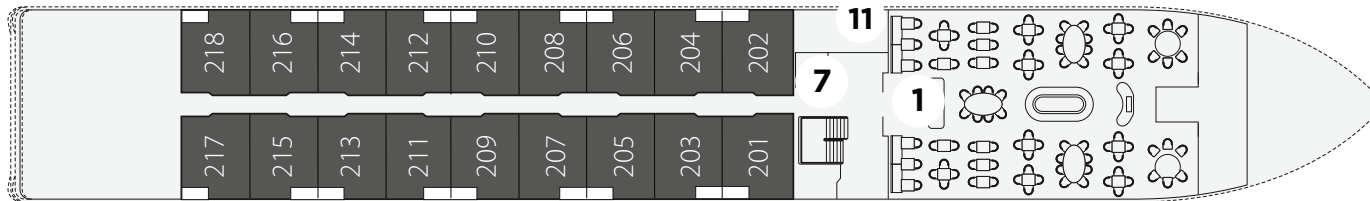

Amadouro | DECKPLAN | 52 Cabins

Sun Deck

Porto Deck

Lisbon Deck

Douro Deck

- 1 Restaurant
- 2 Reception
- 3 Shop
- 4 Main Bar
- 5 Main Lounge
- 6 Sun Deck
- 7 Lift Elevator
- 8 Bridge
- 9 Swimming Pool
- 10 SPA
- 11 Gymnasium

Features

- Superior Suite Balcony
- Suite Balcony
- Superior Cabin Panoramic Window
- Standard Cabin Small Fixed Window

- Restaurant: yes
- Bar: yes
- Elevator: yes
- Lounge: yes (upper deck)
- Fitness Room: yes
- Spa: yes
- Shop: yes
- Pool: yes (sundeck)
- Internet: yes (wi-fi in all rooms)
- Vídeo on-demand system: yes (in all rooms)