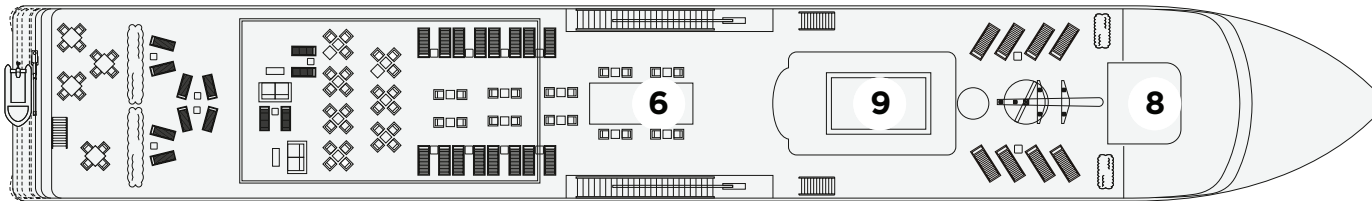

A-Rosa Alva | DECKPLAN | 63 Cabins

Sun Deck

Upper Deck

Main Deck

Lower Deck

- 1 Restaurant
- 2 Reception
- 3 Shop
- 4 Main Bar
- 5 Main Lounge
- 6 Sun Deck
- 7 Lift Elevator
- 8 Bridge
- 9 Swimming Pool
- 10 Gymnasium
- 11 SPA
- 12 Sauna

Features

- Superior Suite Balcony
- Superior Cabin Panoramic Window
- Standard Cabin Small Fixed Window

Restaurant:	yes
Bar:	yes
Elevator:	yes
Lounge:	yes (upper deck)
Fitness Room:	yes
Spa:	yes
Shop:	yes
Pool:	yes (sundeck)
Internet:	yes (wi-fi in all rooms)
Vídeo on-demand system:	yes (in all rooms)