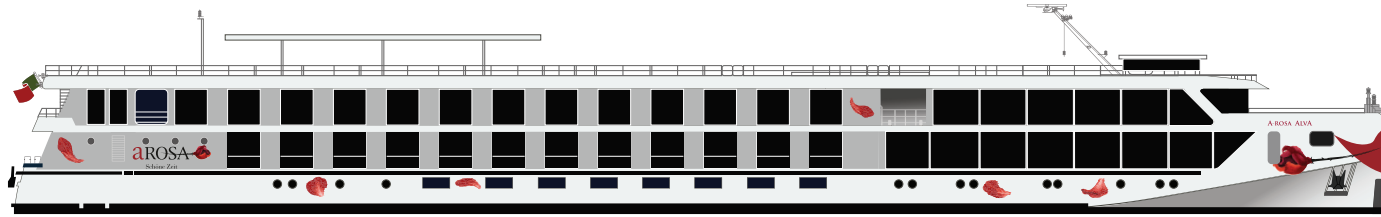

A-Rosa Alva | DECKPLAN | 63 Cabins

Sun Deck

Upper Deck

Main Deck

Lower Deck

- 1 Restaurant
- 2 Reception
- 3 Shop
- 4 Main Bar
- 5 Main Lounge
- 6 Sun Deck
- 7 Lift Elevator
- 8 Bridge
- 9 Swimming Pool
- 10 Gymnasium
- 11 SPA
- 12 Sauna

Features

- Superior Suite Balcony
- Superior Cabin Panoramic Window
- Standard Cabin Small Fixed Window

Restaurant:	yes
Bar:	yes
Elevator:	yes
Lounge:	yes (upper deck)
Fitness Room:	yes
Spa:	yes
Shop:	yes
Pool:	yes (sundeck)
Internet:	yes (wi-fi in all rooms)
Vídeo on-demand system:	yes (in all rooms)