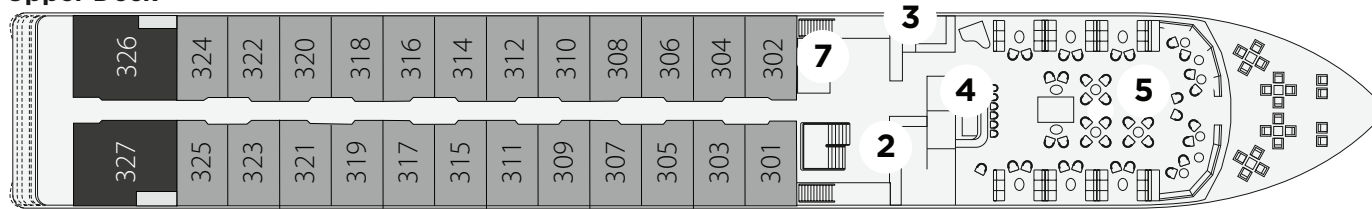

A-Rosa Alva | DECKPLAN | 63 Cabins

Sun Deck

Upper Deck

Main Deck

Lower Deck

- 1 Restaurant
- 2 Reception
- 3 Shop
- 4 Main Bar
- 5 Main Lounge
- 6 Sun Deck
- 7 Lift Elevator
- 8 Bridge
- 9 Swimming Pool
- 10 Gymnasium
- 11 SPA
- 12 Sauna

Features

- Superior Suite Balcony
- Superior Cabin Panoramic Window
- Standard Cabin Small Fixed Window

Restaurant:	yes
Bar:	yes
Elevator:	yes
Lounge:	yes (upper deck)
Fitness Room:	yes
Spa:	yes
Shop:	yes
Pool:	yes (sundeck)
Internet:	yes (wi-fi in all rooms)
Vídeo on-demand system:	yes (in all rooms)