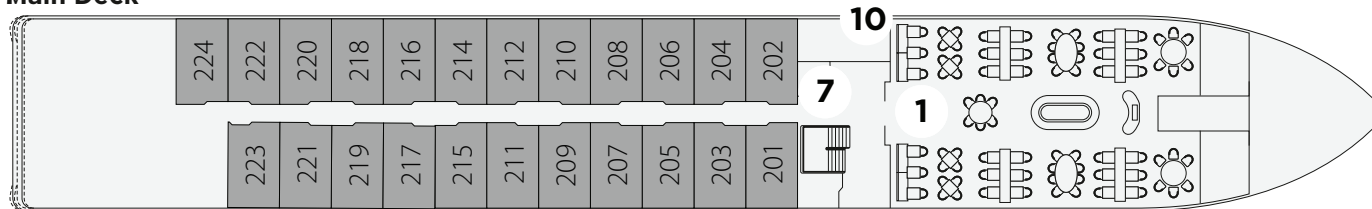

A-Rosa Alva | DECKPLAN | 63 Cabins

Sun Deck

Upper Deck

Main Deck

Lower Deck

- 1 Restaurant
- 2 Reception
- 3 Shop
- 4 Main Bar
- 5 Main Lounge
- 6 Sun Deck
- 7 Lift Elevator
- 8 Bridge
- 9 Swimming Pool
- 10 Gymnasium
- 11 SPA
- 12 Sauna

Features

- Superior Suite Balcony
- Superior Cabin Panoramic Window
- Standard Cabin Small Fixed Window

Restaurant:	yes
Bar:	yes
Elevator:	yes
Lounge:	yes (upper deck)
Fitness Room:	yes
Spa:	yes
Shop:	yes
Pool:	yes (sundeck)
Internet:	yes (wi-fi in all rooms)
Vídeo on-demand system:	yes (in all rooms)